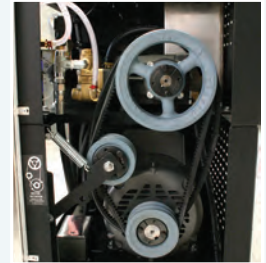

Sleek side and front removeable panels provide easy access to the entire washer for service and maintenance

Locking lid prevents accidental removal of both panels around the belt and pulley

Adjustable upstream detergent injection ensures high-pressure sudsing for better cleaning

Large frame Hotsy belt-drive pump features NESTechnology with U-Seals for 3 times longer pump life. The pump also has an oil drain, allowing for easy oil changes.

50-ft. length of high-pressure hose for easy cleaning in a large working area

Float tank (with upgraded Hudson valve, standard) helps maintain constant water pressure and flow while helping to prevent sediment from entering the machine's components

Insulated Hotsy trigger gun and **insulated wand** with ergonomic, side handle