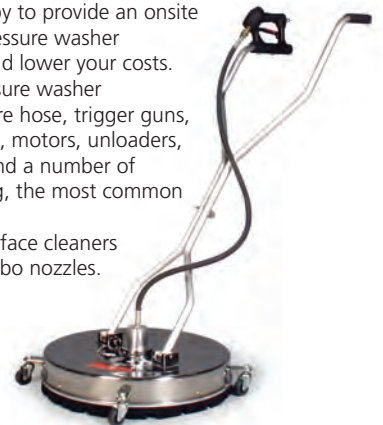

PARTS & ACCESSORIES

Your local Hotsy dealer would be happy to provide an onsite demonstration to determine which pressure washer accessories will help speed cleaning and lower your costs. Hotsy dealers stock thousands of pressure washer replacement parts such as high pressure hose, trigger guns, high pressure nozzles, pumps, engines, motors, unloaders, filters and wands. In addition, you'll find a number of accessories designed to speed cleaning, the most common accessories are telescoping wands, pivot and non-pivot hose reels, flat surface cleaners and high pressure turbo nozzles.

Distributed by: